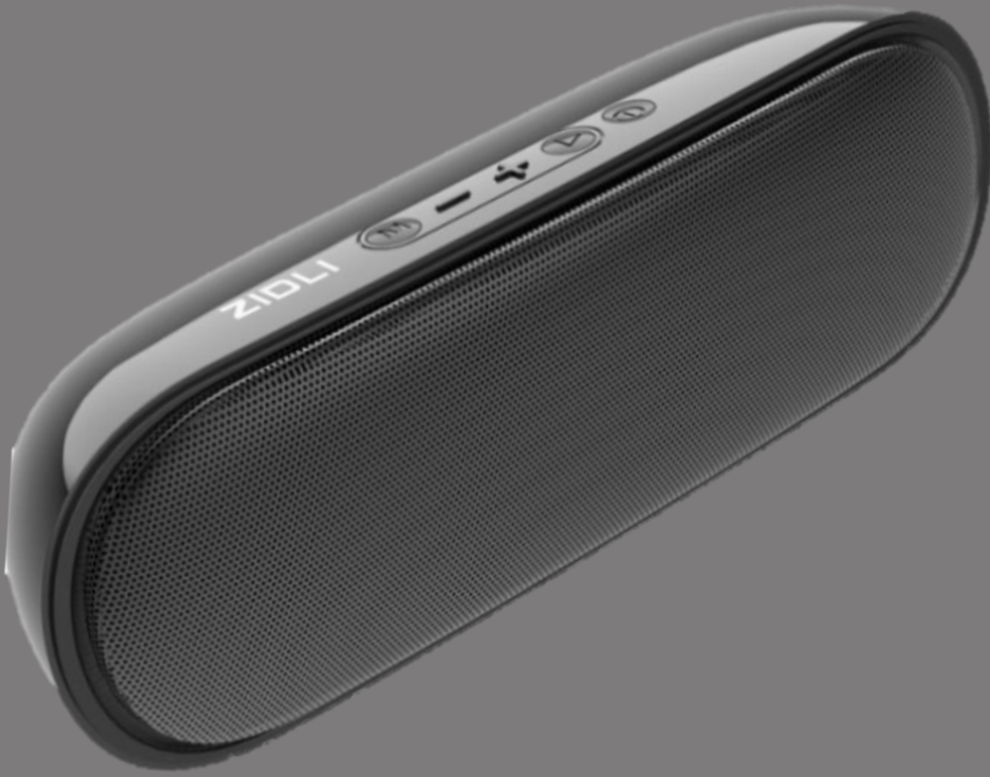

\$103.100

REF: ZIDLI-D3

PARLANTE

ZIDLI

PARLANTE BLUETOOTH OVALADO

\$82.400

REF: ZIDLI-D5-PR

ZIDLI